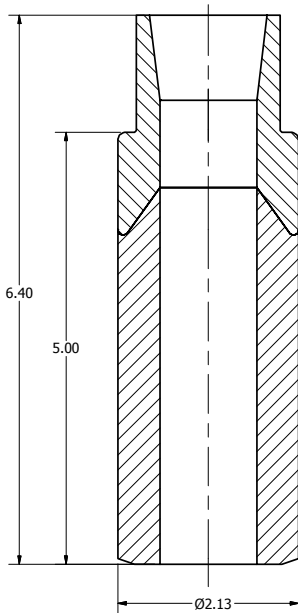

HUBBELL
Power Systems, Inc.

1850 Richland Ave East
Aiken, SC 29801
Phone: 803-648-8386
www.Hubbellpowersystems.com

15, 25/28 KV
CABLE ADAPTER

CATALOG NUMBER	INSULATING RANGE	
	INCH	METRIC
625CAE	.530 - .675	13.5 - 17.3
625CAF	.640 - .820	16.3 - 20.8
625CAG	.760 - .950	19.3 - 24.1
625CAH	.850 - 1.050	21.6 - 26.7
625CAJ	.980 - 1.180	24.9 - 30.0
625CAK	1.090 - 1.310	27.7 - 33.3
625CAL	1.180 - 1.465	30.0 - 37.2
625CALM	1.280 - 1.430	32.5 - 36.3
625CAM	1.370 - 1.630	34.8 - 41.4
625CAN	1.515 - 1.780	38.5 - 45.2
625CAP	1.725 - 1.935	43.8 - 49.1

Cable adapters are used in all T-body kits, including LRTP and ETP kits. Made with high quality EPDM rubber and provides stress relief for terminated cables. To select the proper cable adapter, determine the cable insulation diameter and reference the above chart.

<p>CONTENTS ARE CONFIDENTIAL AND THE EXCLUSIVE PROPERTY OF HUBBELL POWER SYSTEMS, INC. NO PUBLICATION, DISTRIBUTION OR COPIES MAY BE MADE WITHOUT THE WRITTEN CONSENT OF HUBBELL POWER SYSTEMS, INC. HUBBELL POWER SYSTEMS UNPUBLISHED ALL RIGHTS RESERVED UNDER THE COPYRIGHT LAWS.</p>				<p>HUBBELL POWER SYSTEMS, Inc.</p>		
		<p>TITLE</p> <p>CABLE ADAPTER 600 AMP, 25 KV</p>				<p>CAT / PART / ASSY NO. 625CA</p>
REV DATE	SIZE	DWG NO.	DO NOT SCALE THIS DRAWING	DRN BY	DATE	REV
1/2/2017	SB	---		JVR	9/8/2006	1
				SHEET 1 OF 1		