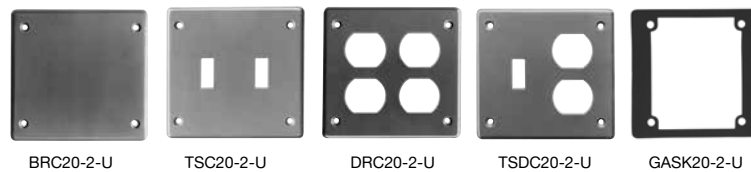

COVER PLATES - F SERIES

Description	Part Number	Product Code
-------------	-------------	--------------

Single Gang Plates

Duplex Receptacle	DRC15/10	078889
Toggle Switch	TSC15/10	078898
Single Receptacle	20RC15/10	078882
Single Receptacle	20-3RC15/10	078913
Single Receptacle	30-3RC15/10	078914
Blank c/w Gasket	FSKIT	078241

Double Gang Plates

Blank Cover c/w Gasket	BRC20-2-U	278085
Double Switch	TSC20-2-U	278088
Double Duplex Receptacle	DRC20-2-U	278086
Combo Switch Duplex Rec.	TSDC20-2-U	278089
Foam Gasket with Adhesive	GASKF20-2-U	172650

Triple Gang Plates

Triple Receptacle	DRC20-3	278070
Triple Switch	TSC20-3	278072
Combo Switch Receptacle	TSDC20-3	278073
Blank Cover c/w Gasket	BRC20-3	077748
Gasket for 3 Gang 'F' Boxes	GASK20-3	077749