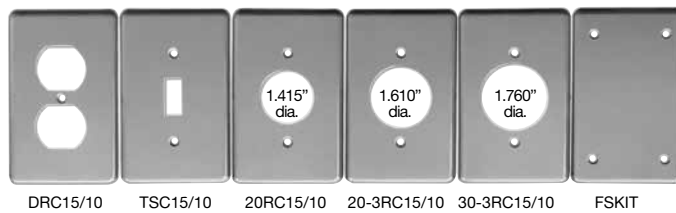

COVER PLATES - F SERIES

Description	Part Number	Product Code
-------------	-------------	--------------

Single Gang Plates

Duplex Receptacle	DRC15/10	078889
Toggle Switch	TSC15/10	078898
Single Receptacle	20RC15/10	078882
Single Receptacle	20-3RC15/10	078913
Single Receptacle	30-3RC15/10	078914
Blank c/w Gasket	FSKIT	078241

Double Gang Plates

Blank Cover c/w Gasket	BRC20-2-U	278085
Double Switch	TSC20-2-U	278088
Double Duplex Receptacle	DRC20-2-U	278086
Combo Switch Duplex Rec.	TSDC20-2-U	278089
Foam Gasket with Adhesive	GASKF20-2-U	172650

Triple Gang Plates

Triple Receptacle	DRC20-3	278070
Triple Switch	TSC20-3	278072
Combo Switch Receptacle	TSDC20-3	278073
Blank Cover c/w Gasket	BRC20-3	077748
Gasket for 3 Gang 'F' Boxes	GASK20-3	077749