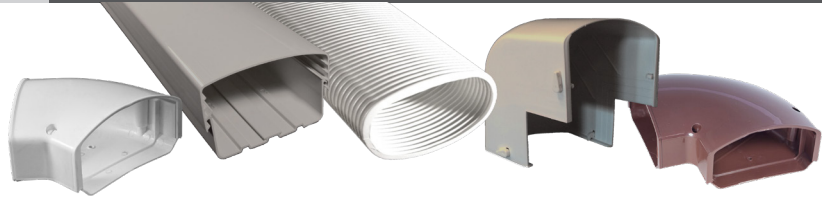

# Cover Guard™ Lineset Covers

## Cross Reference Sheet

Product	Size	RectorSeal Cover Guard™	DiversiTech SpeediChannel	Mitsubishi Line-Hide	Sauermann Easy Lineset
<b>COVER GUARD 3" ADJUSTABLE, COMPARING TO 3" – 4"</b>					
48" LINE DUCT	3"	3CGDUC	N/A	N/A	N/A
78" LINE DUCT	3"	3CGDUC78	230-D3	CD-75	DUE80
FLEX ELBOW SM 36"	3"	3CGFLXSM	230-FJ3	NF-75	FLES80
COUPLER	3"	3CGCUP	230-CP3	NS-75	CSE80
END CAP	3"	3CGEND	230-DE3	NR-75	EF180
45° ELBOW	3"	3CG45	230-FB453	NM-75	ABE80
90° ELBOW	3"	3CG90	230-FB3	NE-75	FBE80
TEE ELBOW	3"	3CGTEE	230-TJ3	NT-75	TJE80
WALL INLET	3"	3CGINLT	230-WC3	NW-75	EDTE80
SOFFIT INLET	3"	3CGSTI	230-SF3	NA-75	WDE80
90° SWEEP	3"	3CG90SWP	230LFB3	N/A	N/A
FLEX ADAPTER	3"	3CGFLXA	N/A	N/A	N/A
EXTRA CAM SCREW	3"	3CGSCRW	230-DSCREW	N/A	N/A
EXTRA ZIP-TIE CLIPS	3"	3CGCLP	230-DCLIP	NV-L	N/A
INTERNAL 90° ELBOW	3"	3CGINT90	230-EB3	WC-75	CBE80
EXTERNAL 90° ELBOW	3"	3CGEXT90	230-EIN3	NC-75	EBE80
WALL DUCT KIT	3"	3CGKIT	230-ICK3	N/A	EDKIT03
<b>COVER GUARD 4.5" ADJUSTABLE, COMPARING TO 4" – 6"</b>					
48" LINE DUCT	4.5"	CGDUC	N/A	N/A	N/A
78" LINE DUCT	4.5"	CGDUC78	230-D4	CD-100/140	DUE110
FLEX ELBOW LG 36"	4.5"	CGFLXLR	N/A	N/A	N/A
FLEX ELBOW SM 36"	4.5"	CGFLXSM	230-FJ4	NF-100/140	FLES110
COUPLER	4.5"	CGCUP	230-CP4	NS-100/140	CSE110
END CAP	4.5"	CGEND	230-DE4	NR-100/140	EF110
45° ELBOW	4.5"	CG45	230-FB454	NM-100/140	ABE110
90° ELBOW	4.5"	CG90	230-FB4	NE-100/140	FBE110
TEE ELBOW	4.5"	CGTEE	230-TJ4	NT-100/140	TJE110
WALL INLET	4.5"	CGINLT	230-WC4	NW-100/140	WTE110
SOFFIT INLET	4.5"	CGSTI	230-SF4	NA-100/140	WDE110
90° SWEEP	4.5"	CG90SWP	230LFB4	N/A	N/A
WALL FLANGE	4.5"	CGWFL	230-FR4	NK-100/140	N/A
REDUCER	4.5"	CGRDR	230-TC34	NJ-100/140	OTP110
FLEX ADAPTER	4.5"	CGFLXA	N/A	N/A	N/A
EXTRA CAM SCREW	4.5"	CGSCRW	230-DSCREW	N/A	N/A
EXTRA ZIP-TIE CLIPS	4.5"	CGCLP	230-DCLIP	NV-L	N/A
INTERNAL 90° ELBOW	4.5"	CGINT90	230-EB4	NC-100/140	CBE110
EXTERNAL 90° ELBOW	4.5"	CGEXT90	230-EIN4	NC-100/140	EBE110
WALL DUCT KIT	4.5"	CGKIT	230-ICK4	N/A	EDKIT04