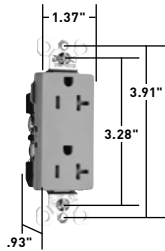

COMMERCIAL GRADE RECEPTACLES

Commercial Specification Grade Tamper-Resistant Decorator Receptacles 15 & 20A, 125V

TR26242I

TR26352GRY

Features

- Dual mechanical shutter system to help prevent insertion of foreign objects.
- Impact-resistant nylon face for durability.
- .032-inch thick brass triple-wipe power contacts for reliable plug retention.
- Auto-ground clip assures positive ground.
- Corrosion-resistant, plated steel strap.
- Easily accessed break-off, line-contact connecting tab for fast, easy split-circuit wiring.
- Backed-out tri-drive steel terminal screws for faster installation.

CATALOG NUMBER	RATING		COLOR	NEMA CONFIG. NO.	3rd PARTY COMPLIANCE	
	A.	V.			UL498	C22.2 No. 42
DUPLEX RECEPTACLES SIDE WIRE						
TR26242I	15	125	Ivory	5-15R	•	•
TR26242W	15	125	White	5-15R	•	•
TR26242	15	125	Brown	5-15R	•	•
TR26242GRY	15	125	Gray	5-15R	•	•
TR26242BK	15	125	Black	5-15R	•	•
TR26242LA	15	125	Light Almond	5-15R	•	•
TR26342I	20	125	Ivory	5-20R	•	•
TR26342W	20	125	White	5-20R	•	•
TR26342	20	125	Brown	5-20R	•	•
TR26342GRY	20	125	Gray	5-20R	•	•
TR26342BK	20	125	Black	5-20R	•	•
TR26342LA	20	125	Light Almond	5-20R	•	•
DUPLEX RECEPTACLES BACK & SIDE WIRE						
TR26252I	15	125	Ivory	5-15R	•	•
TR26252W	15	125	White	5-15R	•	•
TR26252	15	125	Brown	5-15R	•	•
TR26252GRY	15	125	Gray	5-15R	•	•
TR26252BK	15	125	Black	5-15R	•	•
TR26252LA	15	125	Light Almond	5-15R	•	•
TR26352I	20	125	Ivory	5-20R	•	•
TR26352W	20	125	White	5-20R	•	•
TR26352	20	125	Brown	5-20R	•	•
TR26352GRY	20	125	Gray	5-20R	•	•
TR26352BK	20	125	Black	5-20R	•	•
TR26352LA	20	125	Light Almond	5-20R	•	•

2 Pole, 3 Wire

NEMA 5-15R

NEMA 5-20R

STRAIGHT BLADE RECEPTACLES

For Bulk Packaging Solutions consult factory.