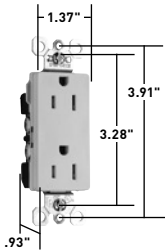

COMMERCIAL GRADE RECEPTACLES

Commercial Specification Grade Tamper-Resistant Decorator Receptacles 15 & 20A, 125V

TR26242I

TR26352GRY

Features

- Dual mechanical shutter system to help prevent insertion of foreign objects.
- Impact-resistant nylon face for durability.
- .032-inch thick brass triple-wipe power contacts for reliable plug retention.
- Auto-ground clip assures positive ground.
- Corrosion-resistant, plated steel strap.
- Easily accessed break-off, line-contact connecting tab for fast, easy split-circuit wiring.
- Backed-out tri-drive steel terminal screws for faster installation.

CATALOG NUMBER	RATING		COLOR	NEMA CONFIG. NO.	3rd PARTY COMPLIANCE	
	A.	V.			UL498	C22.2 No. 42
DUPLEX RECEPTACLES SIDE WIRE						
TR26242I	15	125	Ivory	5-15R	•	•
TR26242W	15	125	White	5-15R	•	•
TR26242	15	125	Brown	5-15R	•	•
TR26242GRY	15	125	Gray	5-15R	•	•
TR26242BK	15	125	Black	5-15R	•	•
TR26242LA	15	125	Light Almond	5-15R	•	•
TR26342I	20	125	Ivory	5-20R	•	•
TR26342W	20	125	White	5-20R	•	•
TR26342	20	125	Brown	5-20R	•	•
TR26342GRY	20	125	Gray	5-20R	•	•
TR26342BK	20	125	Black	5-20R	•	•
TR26342LA	20	125	Light Almond	5-20R	•	•
DUPLEX RECEPTACLES BACK & SIDE WIRE						
TR26252I	15	125	Ivory	5-15R	•	•
TR26252W	15	125	White	5-15R	•	•
TR26252	15	125	Brown	5-15R	•	•
TR26252GRY	15	125	Gray	5-15R	•	•
TR26252BK	15	125	Black	5-15R	•	•
TR26252LA	15	125	Light Almond	5-15R	•	•
TR26352I	20	125	Ivory	5-20R	•	•
TR26352W	20	125	White	5-20R	•	•
TR26352	20	125	Brown	5-20R	•	•
TR26352GRY	20	125	Gray	5-20R	•	•
TR26352BK	20	125	Black	5-20R	•	•
TR26352LA	20	125	Light Almond	5-20R	•	•

2 Pole, 3 Wire

NEMA 5-15R

NEMA 5-20R

STRAIGHT BLADE RECEPTACLES

For Bulk Packaging Solutions consult factory.