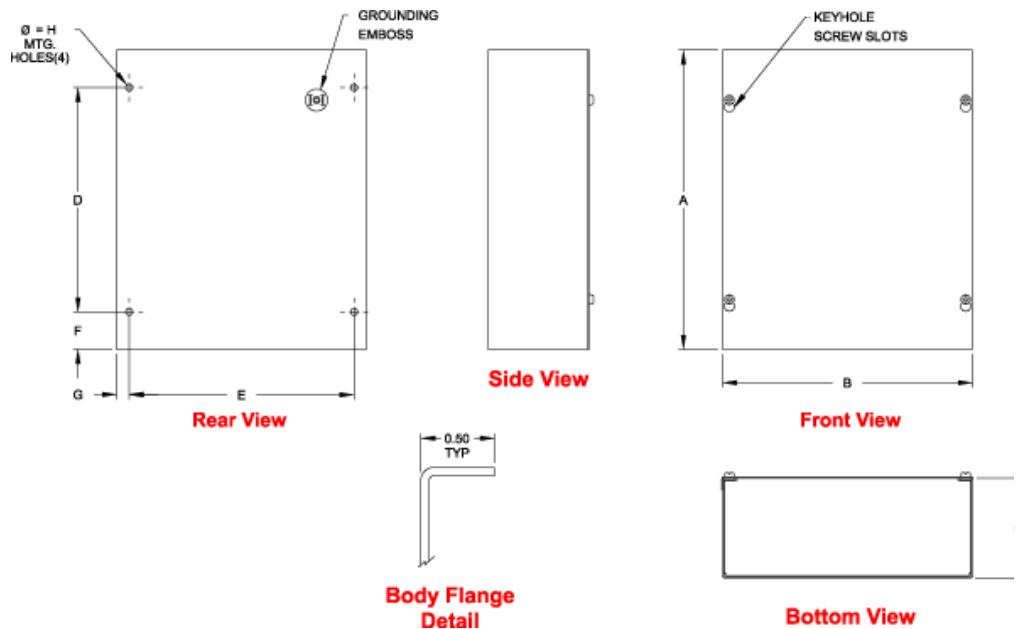

Finish

- Enclosure and cover are finished in ANSI 61 gray powder coating.

Part No.	Overall Dimensions			Mtg. Centers					Ship Wt.
	A	B	C	D	E	F	G	H	lbs.
CS443	4.00	4.00	3.00	2.00	3.00	0.88	0.50	0.28	2
CS663	6.00	6.00	3.00	3.00	5.00	1.50	0.50	0.28	3