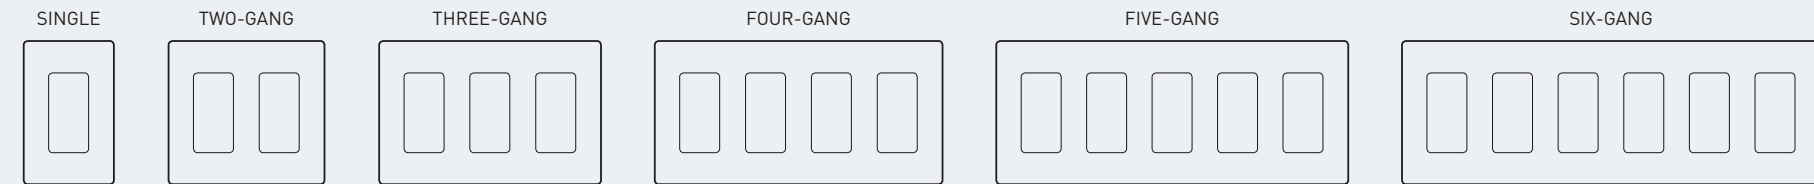

TRU-UNIVERSAL DIMMER | RH703PTUW
The simplest solution to every dimming need, this dimmer self-calibrates to work with all dimmable lighting types and loads (except 0-10V). White LED enables easy location in the dark.

TRU-UNIVERSAL RF DIMMER | LC2101-WH
This radio-frequency wireless dimmer works with the LC7001 to automate lighting control throughout the home and accommodates all lighting types and loads.

MULTI-LOCATION MASTER DIMMER | HCL453PMMW
This CFL/LED multi-location dimmer allows dimming from multiple locations.