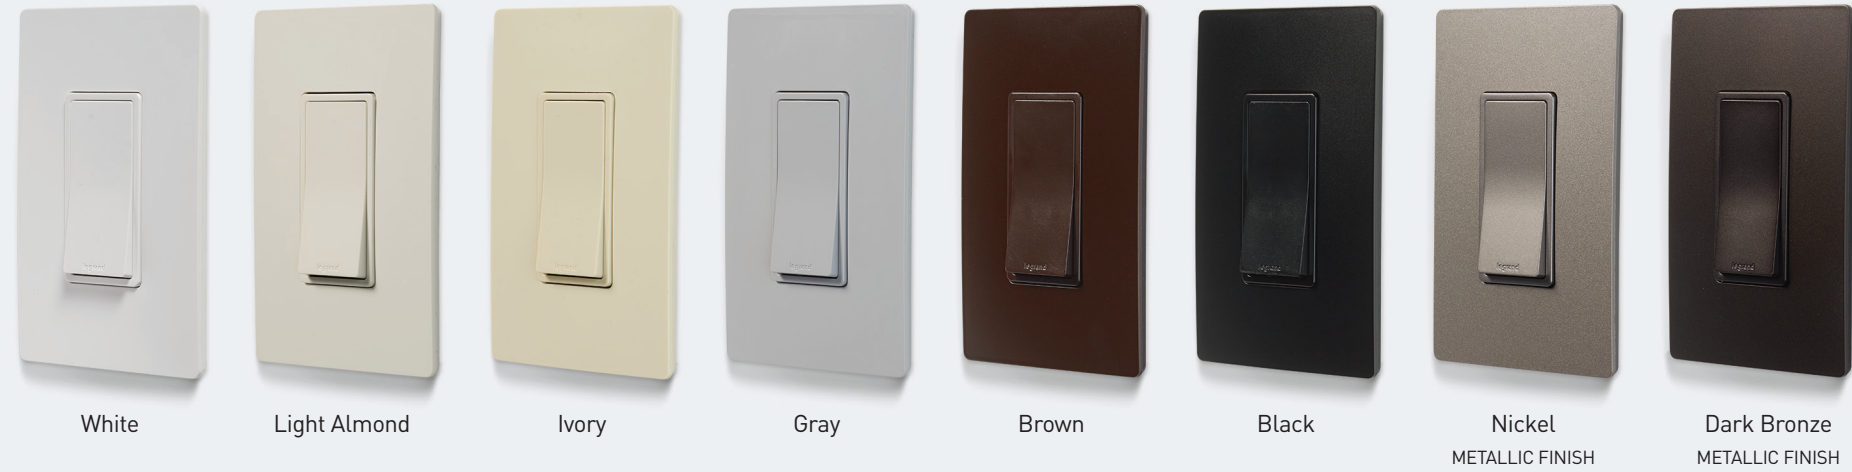

The utmost in protection, this new GFCI unit tests itself every three seconds to exceed the very latest industry standards for GFCI safety.

SINGLE POLE/3-WAY SWITCH/TAMPER-RESISTANT OUTLET COMBINATION | RCD38TRW

Fit two devices neatly into the footprint of one with this combination single pole/3-way switch and tamper-resistant outlet.

USB CHARGER WITH TAMPER-RESISTANT OUTLET | TM826USBWCC6

Standard power meets modern convenience with this clever integration of two USB charging outlets, which provide 3.1 amps of combined charging power right alongside standard outlets.

FOUR-BUTTON PRESET TIMER | RT2W

Control is at your fingertips with four push-button time delays for turning off lights or bathroom fans precisely when desired. A great energy-saving addition to any home.

SINGLE POLE COMBINATION SWITCH | RCD11W

The clean look of radiant hits home in this handsome combination switch. Two single pole switches tuck neatly into a single wall plate, delivering convenience without the clutter.