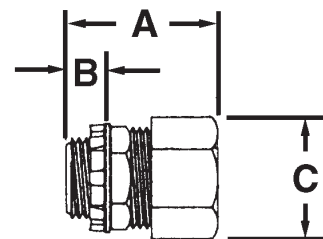

### FEATURES

- Furnished with zinc die cast locknut and sealing ring
- Liquidtight/Raintight/Oiltight
- Suitable for grounding (through 1 1/4")
- Suitable for wet locations

### TYPE LT27

| CATALOG NUMBER | TRADE SIZE | DIM A | DIM B | DIM C | UNIT PACK | MASTER PACK | LBS. / 100 PCS. | UPC # |
|----------------|------------|-------|-------|-------|-----------|-------------|-----------------|-------|
| LT47           | 3/8"       | 1.440 | 0.400 | 1.260 | 25        | 250         | 16              | 14472 |
| LT27           | 1/2"       | 1.500 | 0.420 | 1.385 | 25        | 250         | 20              | 14272 |
| LT28           | 3/4"       | 1.600 | 0.420 | 1.720 | 10        | 100         | 28              | 14282 |
| LT29           | 1"         | 1.785 | 0.550 | 1.900 | 5         | 50          | 44              | 14292 |
| LT30           | 1-1/4"     | 1.900 | 0.546 | 2.290 | 5         | 50          | 64              | 14302 |
| LT31           | 1-1/2"     | 2.737 | 0.520 | 2.633 | -         | 10          | 87              | 14312 |
| LT32           | 2"         | 2.080 | 0.585 | 3.156 | -         | 5           | 121             | 14322 |
| LT33           | 2-1/2"     | 3.025 | 0.775 | 4.205 | -         | 1           | 250             | 14332 |
| LT34           | 3"         | 3.530 | 0.920 | 4.910 | -         | 1           | 355             | 14342 |
| LT60           | 3-1/2"     | 3.660 | 0.920 | 5.470 | -         | 1           | 480             | 14602 |
| LT61           | 4"         | 3.875 | 0.987 | 5.925 | -         | 1           | 570             | 14612 |